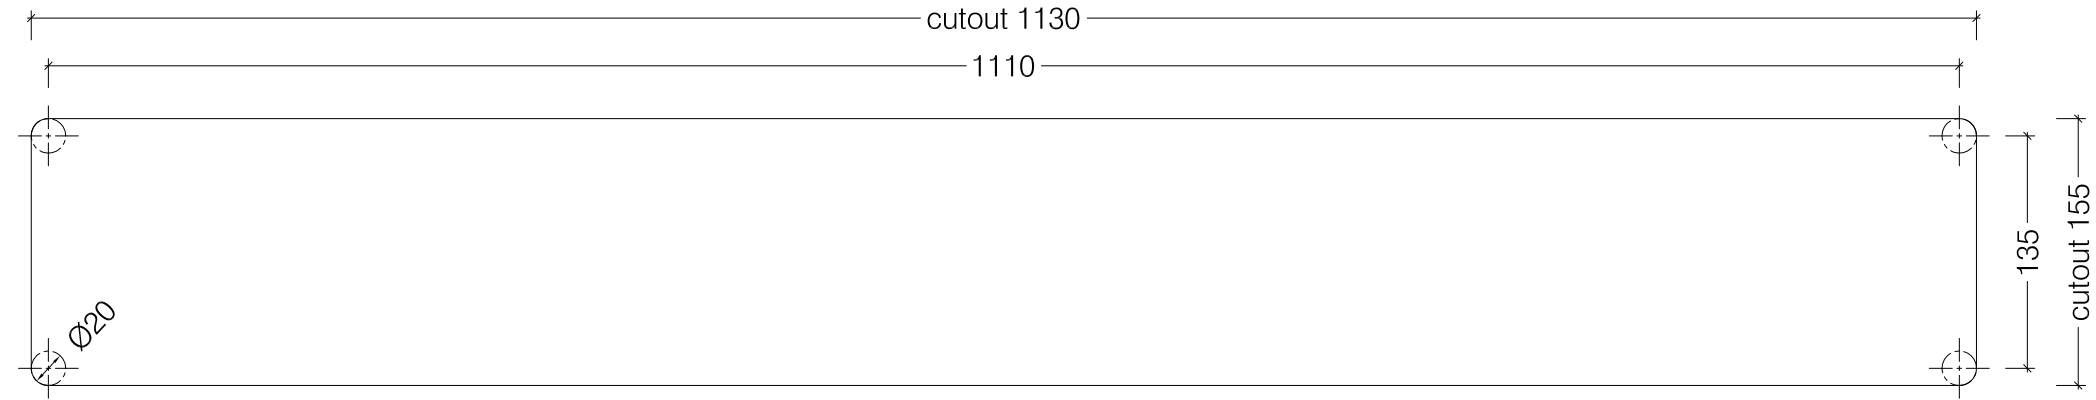

Top View

Front View

Side View

Cutout Size

New Slimline 1100 Biofuel Burner

© This drawing is copyright and remains the property of Icon Fires. It may not be retained, copied or used without written consent.