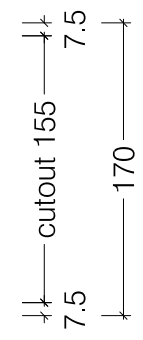

Top View

Front View

Side View

Cutout Size

New Slimline 1100 Biofuel Burner

© This drawing is copyright and remains the property of Icon Fires. It may not be retained, copied or used without written consent.