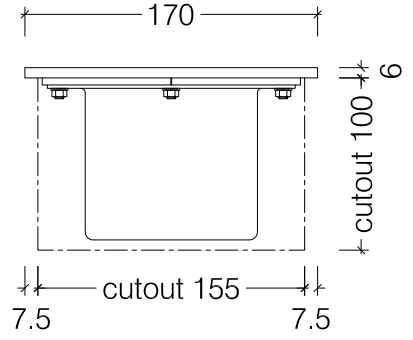

Top View

Front View

Side View

Cutout Size

New Slimline 1100 Biofuel Burner

© This drawing is copyright and remains the property of Icon Fires. It may not be retained, copied or used without written consent.