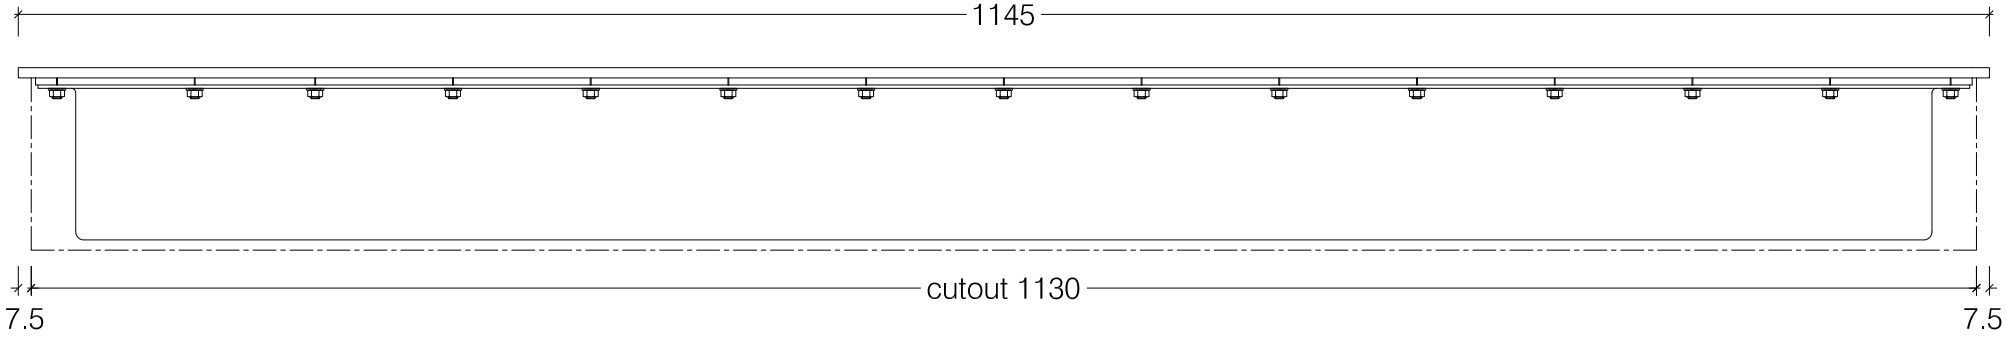

Top View

Front View

Side View

Cutout Size

New Slimline 1100 Biofuel Burner

© This drawing is copyright and remains the property of Icon Fires. It may not be retained, copied or used without written consent.