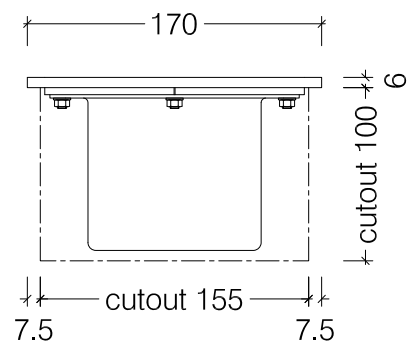

Top View

Front View

Side View

Cutout Size

New Slimline 1400 Biofuel Burner

© This drawing is copyright and remains the property of Icon Fires. It may not be retained, copied or used without written consent.