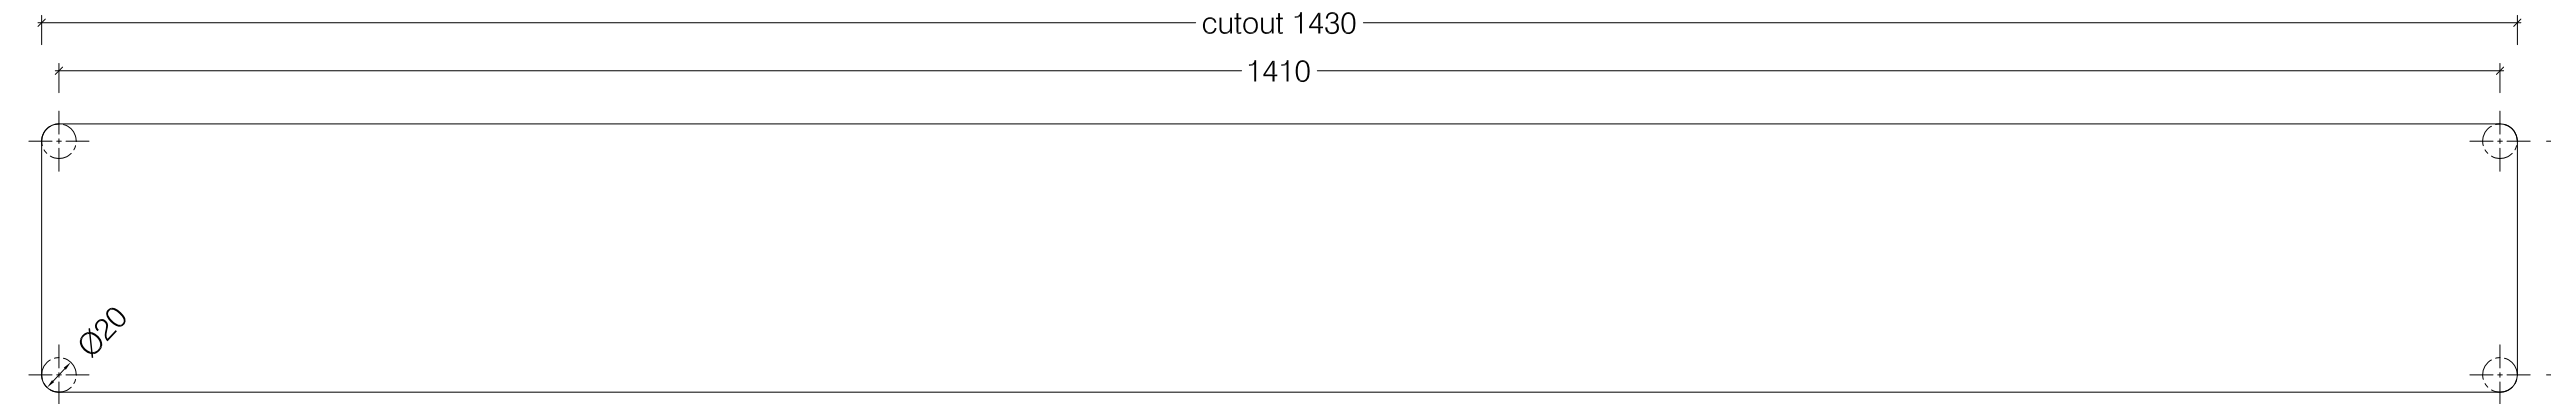

Top View

Front View

Side View

Cutout Size

New Slimline 1400 Biofuel Burner

© This drawing is copyright and remains the property of Icon Fires. It may not be retained, copied or used without written consent.