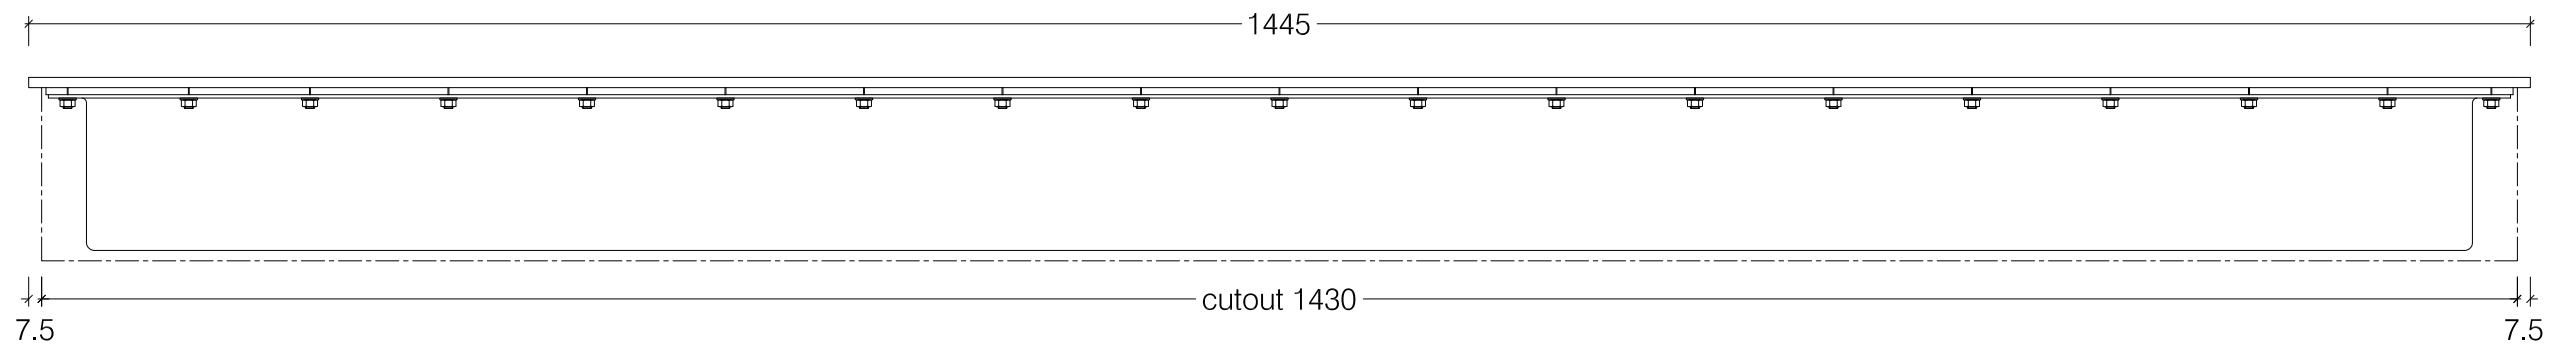

Top View

Front View

Side View

Cutout Size

New Slimline 1400 Biofuel Burner

© This drawing is copyright and remains the property of Icon Fires. It may not be retained, copied or used without written consent.